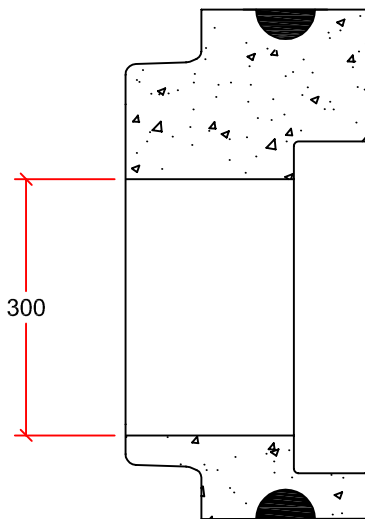

CAP

PROFILE VIEW

SECTION DETAIL

PLUG

PROFILE VIEW

SECTION DETAIL

4T SWIFT LIFT

DECREASER

ADAPTORS

INCREASER

DRAWN BY:	LUCAS STEFAN	Ø375mm PCA (SAB)	
SCALE:	NTS		
DATE:	NOVEMBER 16, 2015	(2) 4T SWIFT LIFTS ON EACH APPROX. MASS: CAP:121 kg PLUG:176kg DIMENSIONS IN mm	
DRAWING #:	Ø375 PCA (SAB)		
REVISION #:	REV. 1		
CHECKED BY:	TYSON DYCK	7336 112th AVE. NW. CALGARY, AB. PH: 403 279-5531 FAX: 403 279-7648	