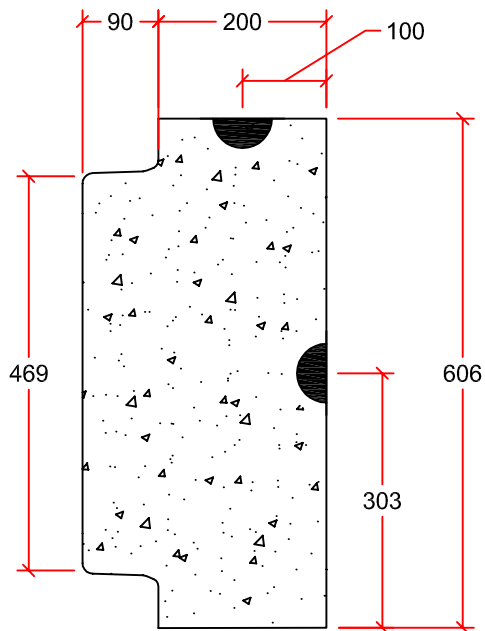

CAP

PROFILE VIEW

SECTION DETAIL

PLUG

PROFILE VIEW

SECTION DETAIL

4T SWIFT LIFT

DECREASER

ADAPTORS

INCREASER

DRAWN BY:	LUCAS STEFAN	Ø375mm PCA (SAB)	
SCALE:	NTS		
DATE:	NOVEMBER 16, 2015	(2) 4T SWIFT LIFTS ON EACH APPROX. MASS: CAP:121 kg PLUG:176kg DIMENSIONS IN mm	
DRAWING #:	Ø375 PCA (SAB)		
REVISION #:	REV. 1		
CHECKED BY:	TYSON DYCK	7336 112th AVE. NW. CALGARY, AB. PH: 403 279-5531 FAX: 403 279-7648	