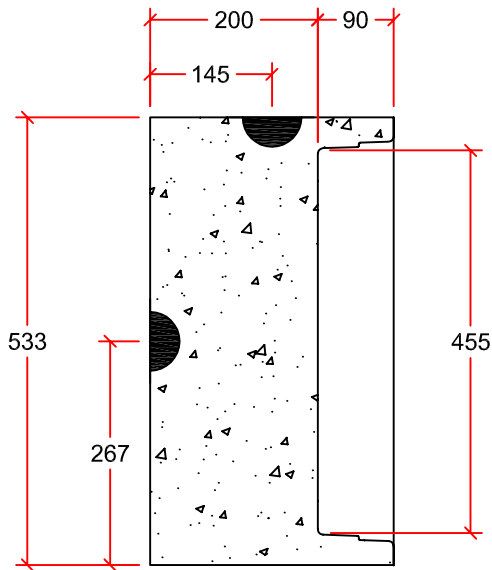

CAP

PROFILE VIEW

SECTION DETAIL

PLUG

PROFILE VIEW

SECTION DETAIL

4T SWIFT LIFT

DECREASER

ADAPTORS

INCREASER

DRAWN BY:	LUCAS STEFAN	Ø375mm PCA (SAB)	
SCALE:	NTS		
DATE:	NOVEMBER 16, 2015	(2) 4T SWIFT LIFTS ON EACH APPROX. MASS: CAP:121 kg PLUG:176kg DIMENSIONS IN mm	
DRAWING #:	Ø375 PCA (SAB)		
REVISION #:	REV. 1		
CHECKED BY:	TYSON DYCK	7336 112th AVE. NW. CALGARY, AB. PH: 403 279-5531 FAX: 403 279-7648	