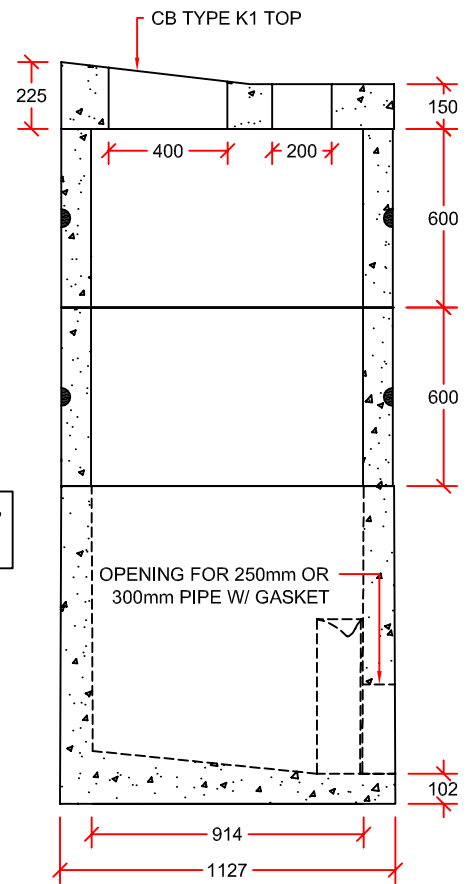

GRADE RINGS AVAILABLE IN 75mm AND 100mm HEIGHTS

BARRELS AVAILABLE IN 150mm, 300mm, 450mm, 600mm, AND 1050mm HEIGHTS

CATCH BASIN W/ SEPARATE BASE

MONOLITHIC CATCH BASIN

DRAWN BY:	LUCAS STEFAN	900mm CATCH BASIN TYP. BUILDUPS	
SCALE:	NTS		
DATE:	MAY 4, 2016	DIMENSIONS IN mm	
DRAWING #:	900mm CB TYP. BUILDUPS		
REVISION #:	Rev. 2		
CHECKED BY:	TYSON DYCK	7336 112th AVE. NW. CALGARY, AB. PH: 403 279-5531 FAX: 403 279-7648	