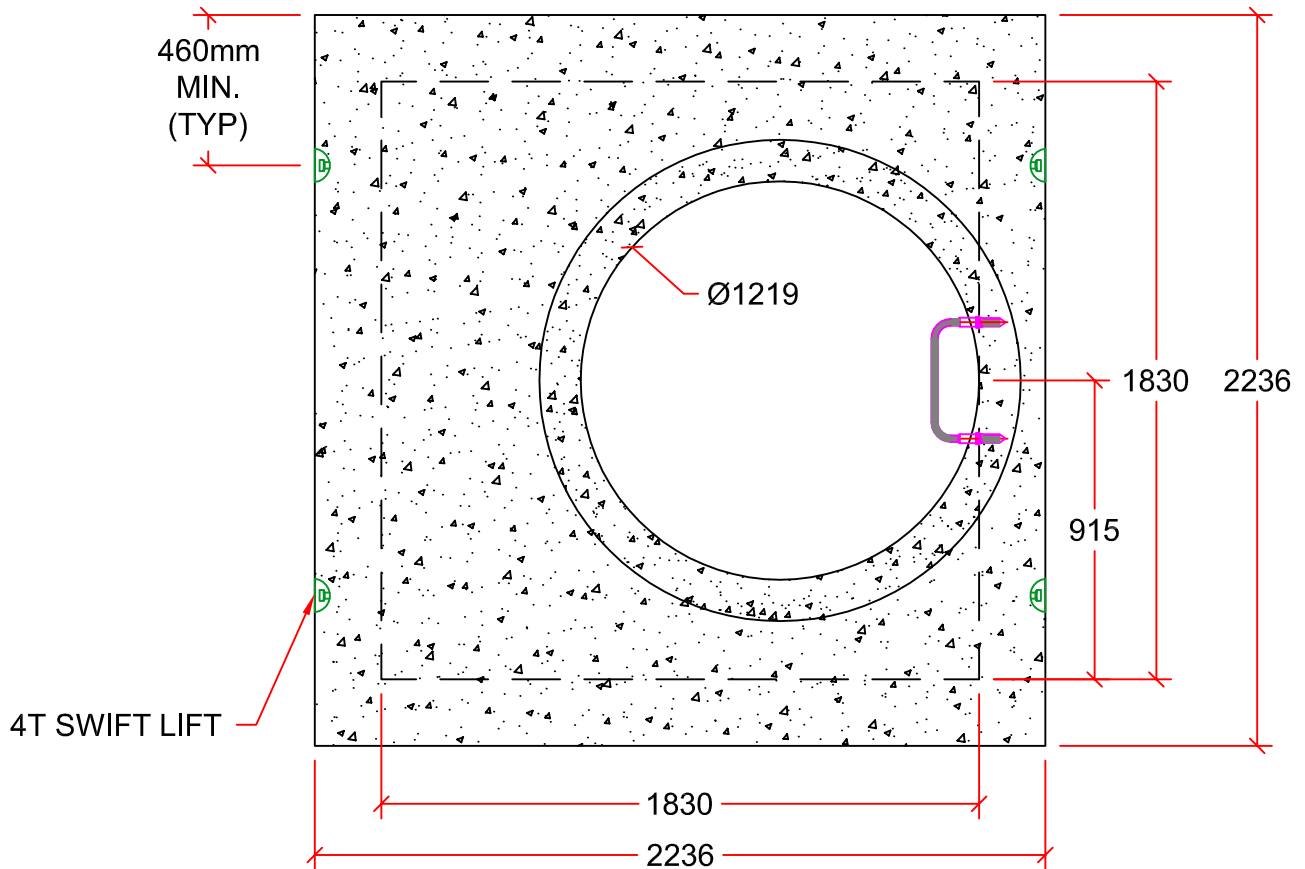

SIDE VIEW

TOP VIEW

DRAWN BY:	LUCAS STEFAN	1830x1830 VAULT TOP	 <p>7336 112th AVE. NW. CALGARY, AB. PH: 403 279-5531 FAX: 403 279-7648</p>
SCALE:	NTS		
DATE:	NOVEMBER 3, 2015	DIMENSIONS IN mm 710mm OPENINGS AVAILABLE	
DRAWING #:	1830x1830 VAULT TOP		
REVISION #:	REV. 1		
CHECKED BY:	TYSON DYCK		